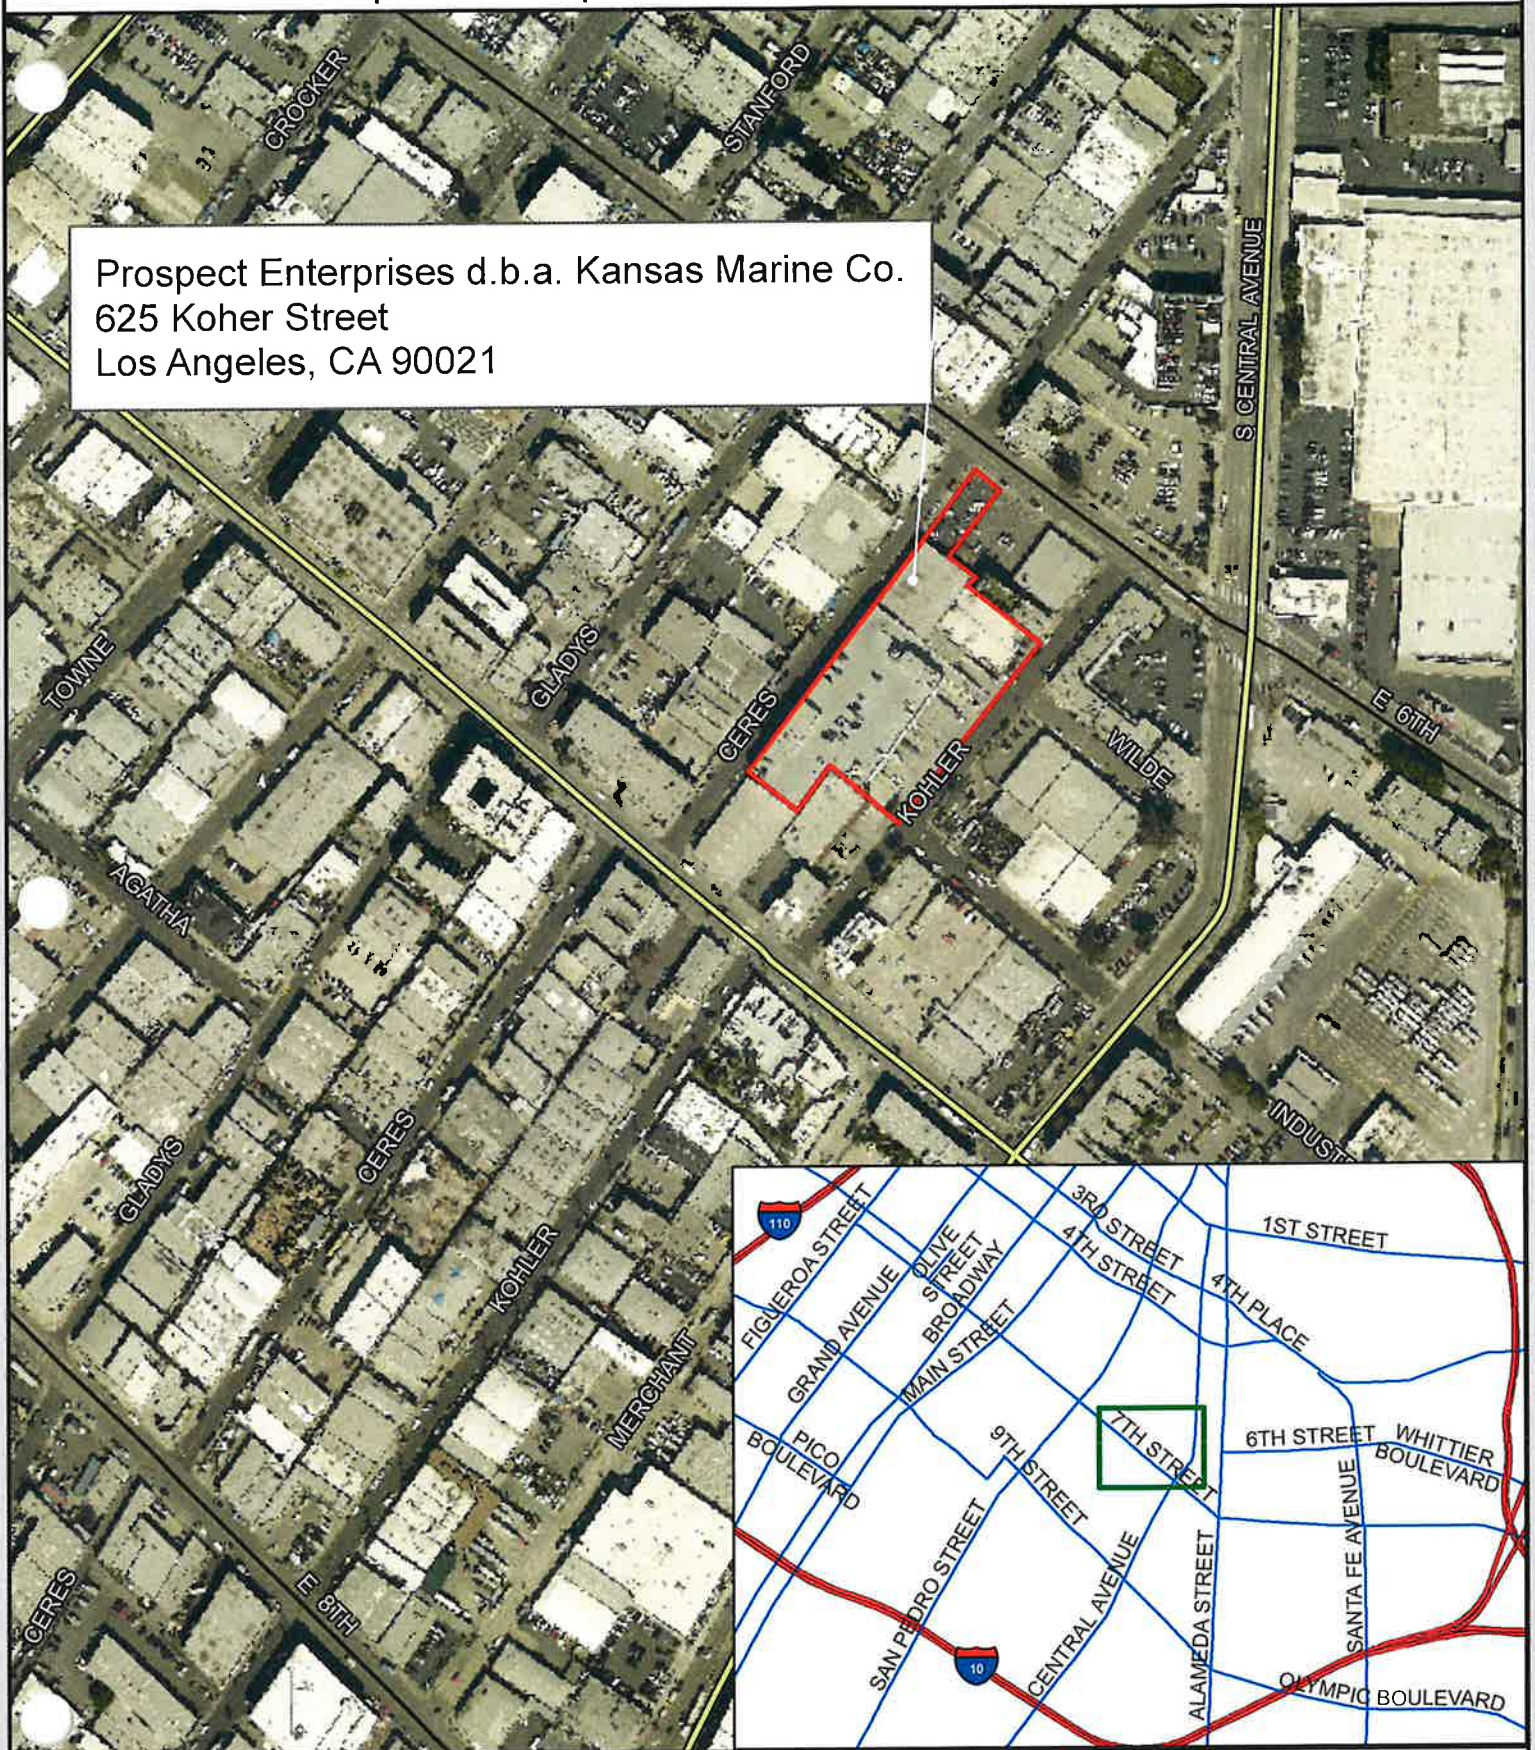

FTZ 202 Site 45
Prospect Enterprises d.b.a. Kansas Marine Co.

Prospect Enterprises d.b.a. Kansas Marine Co.
625 Koher Street
Los Angeles, CA 90021

Exhibit A
Transmittal 2